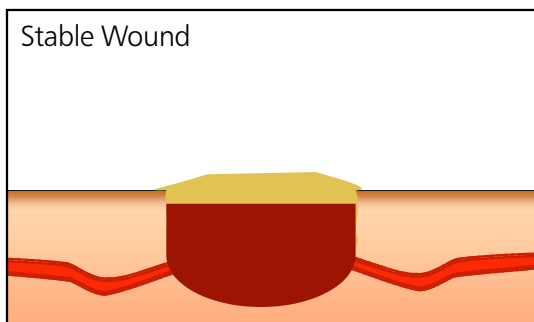

# CELOX™ is easy to use

Medtrade Products Limited  
Electra House  
Crewe Business Park, Crewe,  
Cheshire, UK. CW1 6GL  
**Tel: (44) 1270 500019**  
Fax: (44) 1270 500045  
sales@celoxmedical.com