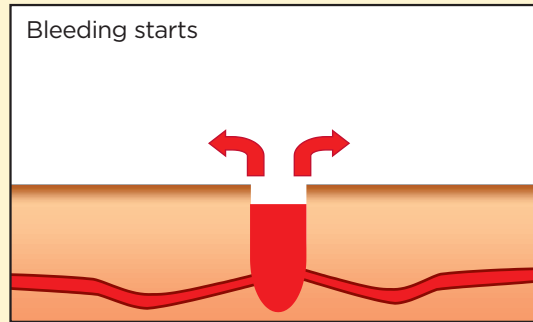

# CELOX™ -A

Easy to use

Medtrade Products Ltd.  
Crewe Business Park, Crewe, CW1 6GL UK  
T: +44 (0)1270 500019 F: +44 (0)1270 500045

Contact us at [www.celoxmedical.com](http://www.celoxmedical.com)