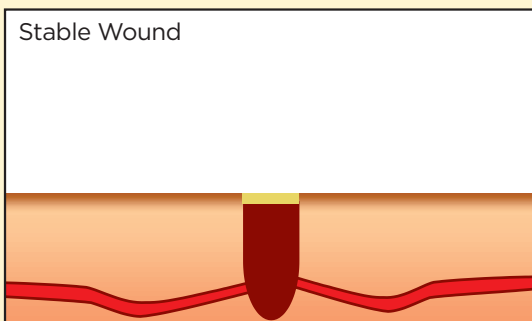

# CELOX™ -A

Easy to use

Medtrade Products Ltd.  
Crewe Business Park, Crewe, CW1 6GL UK  
T: +44 (0)1270 500019 F: +44 (0)1270 500045

Contact us at [www.celoxmedical.com](http://www.celoxmedical.com)