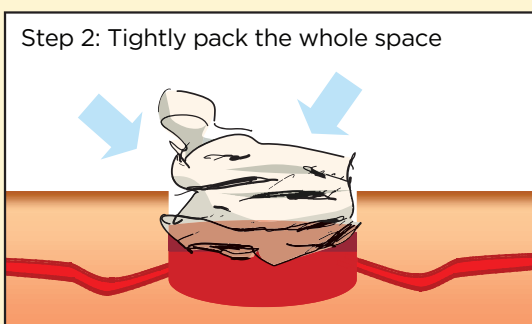

CELOX™ GAUZE

Easy to use

Medtrade Products Ltd.
Crewe Business Park, Crewe, CW1 6GL UK
T: +44 (0)1270 500019 F: +44 (0)1270 500045

Contact us at www.celoxmedical.com