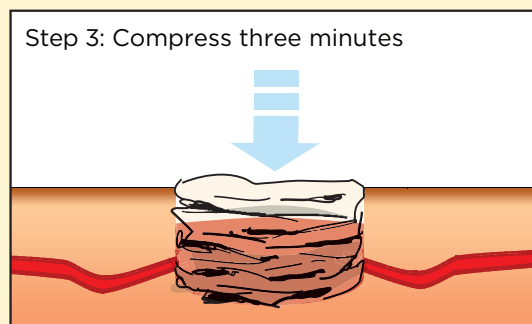

CELOX™ GAUZE

Easy to use

Medtrade Products Ltd.
Crewe Business Park, Crewe, CW1 6GL UK
T: +44 (0)1270 500019 F: +44 (0)1270 500045

Contact us at www.celoxmedical.com