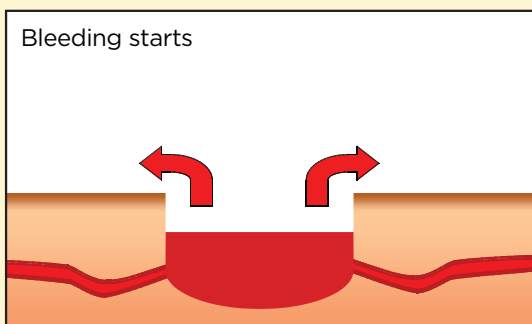

CELOX™ GAUZE

Easy to use

Medtrade Products Ltd.
Crewe Business Park, Crewe, CW1 6GL UK
T: +44 (0)1270 500019 F: +44 (0)1270 500045

Contact us at www.celoxmedical.com