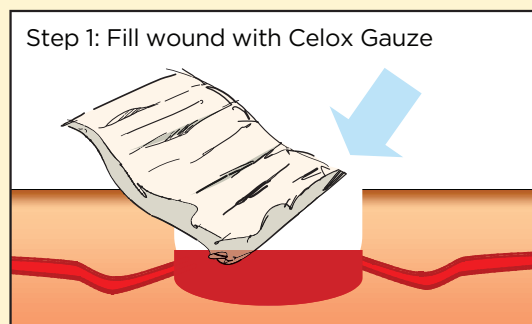

CELOX™ GAUZE

Easy to use

Medtrade Products Ltd.
Crewe Business Park, Crewe, CW1 6GL UK
T: +44 (0)1270 500019 F: +44 (0)1270 500045

Contact us at www.celoxmedical.com