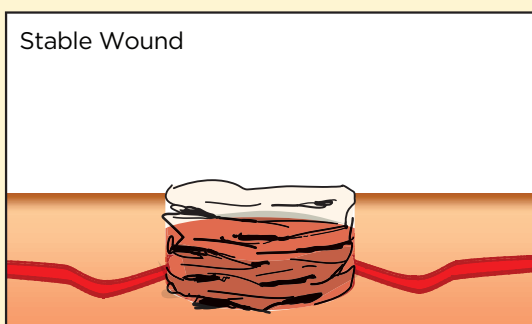

CELOX™ GAUZE

Easy to use

Medtrade Products Ltd.
Crewe Business Park, Crewe, CW1 6GL UK
T: +44 (0)1270 500019 F: +44 (0)1270 500045

Contact us at www.celoxmedical.com