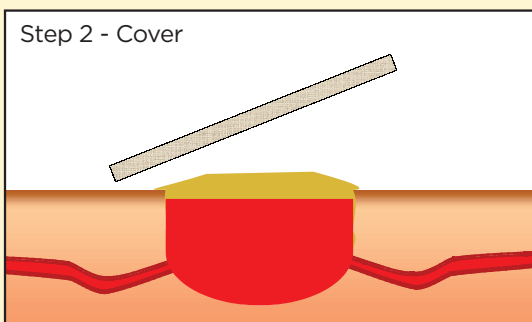

Easy to use

Medtrade Products Ltd.
Crewe Business Park, Crewe, CW1 6GL UK
T: +44 (0)1270 500019 F: +44 (0)1270 500045

Contact us at www.celoxmedical.com