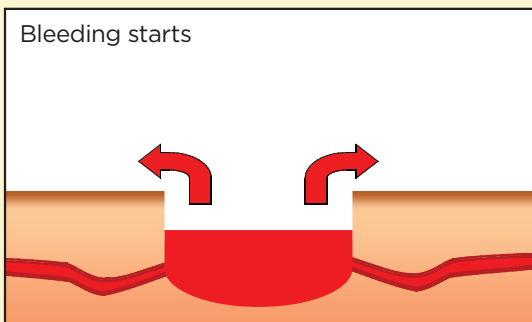

Easy to use

Medtrade Products Ltd.
Crewe Business Park, Crewe, CW1 6GL UK
T: +44 (0)1270 500019 F: +44 (0)1270 500045

Contact us at www.celoxmedical.com