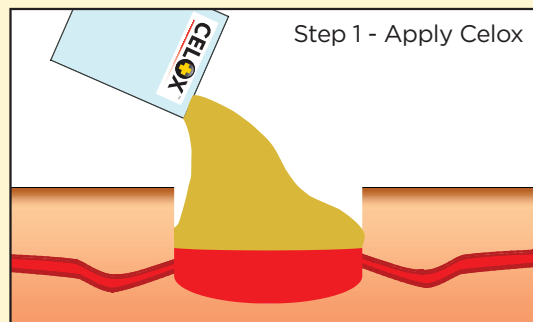

Easy to use

Medtrade Products Ltd.
Crewe Business Park, Crewe, CW1 6GL UK
T: +44 (0)1270 500019 F: +44 (0)1270 500045

Contact us at www.celoxmedical.com