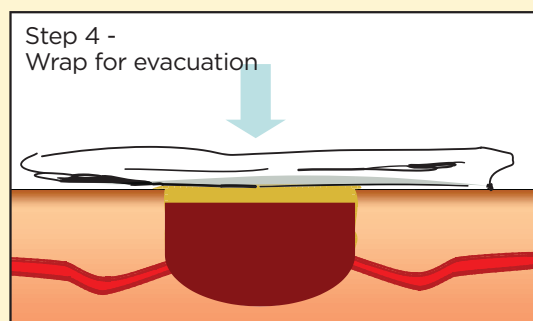

Easy to use

Medtrade Products Ltd.
Crewe Business Park, Crewe, CW1 6GL UK
T: +44 (0)1270 500019 F: +44 (0)1270 500045

Contact us at www.celoxmedical.com