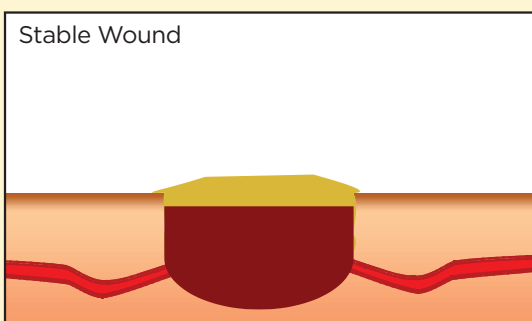

Easy to use

Medtrade Products Ltd.
Crewe Business Park, Crewe, CW1 6GL UK
T: +44 (0)1270 500019 F: +44 (0)1270 500045

Contact us at www.celoxmedical.com