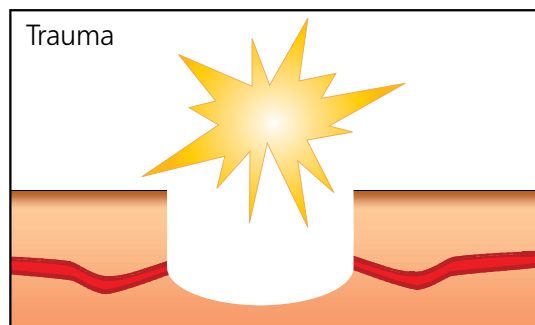

CELOXTM Gauze

is easy to use

Medtrade Products Limited
Electra House
Crewe Business Park, Crewe,
Cheshire, UK. CW1 6GL
Tel: (44) 1270 500019
Fax: (44) 1270 500045
sales@celoxmedical.com