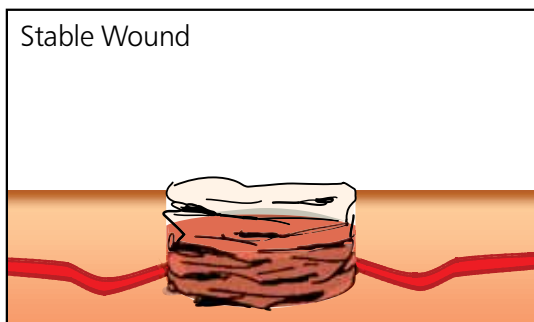

CELOXTM Gauze

is easy to use

Medtrade Products Limited
Electra House
Crewe Business Park, Crewe,
Cheshire, UK. CW1 6GL
Tel: (44) 1270 500019
Fax: (44) 1270 500045
sales@celoxmedical.com