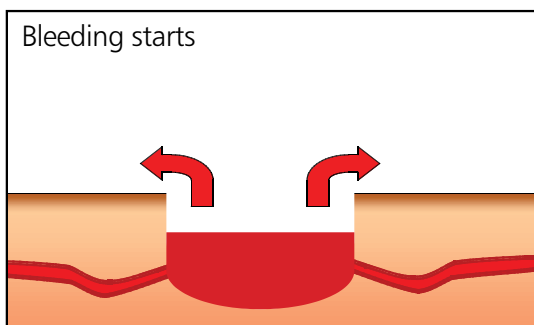

CELOXTM Gauze

is easy to use

Medtrade Products Limited
Electra House
Crewe Business Park, Crewe,
Cheshire, UK. CW1 6GL
Tel: (44) 1270 500019
Fax: (44) 1270 500045
sales@celoxmedical.com