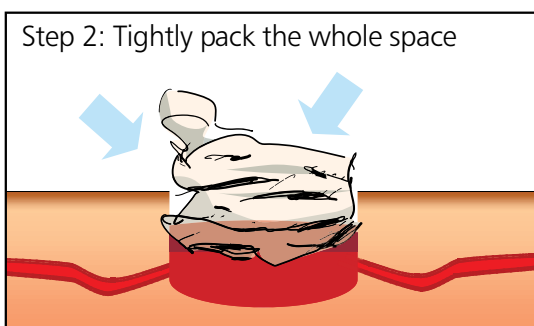

CELOXTM Gauze

is easy to use

Medtrade Products Limited
Electra House
Crewe Business Park, Crewe,
Cheshire, UK. CW1 6GL
Tel: (44) 1270 500019
Fax: (44) 1270 500045
sales@celoxmedical.com