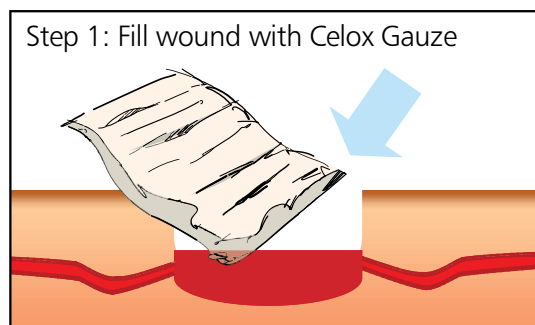

CELOXTM Gauze

is easy to use

Medtrade Products Limited
Electra House
Crewe Business Park, Crewe,
Cheshire, UK. CW1 6GL
Tel: (44) 1270 500019
Fax: (44) 1270 500045
sales@celoxmedical.com